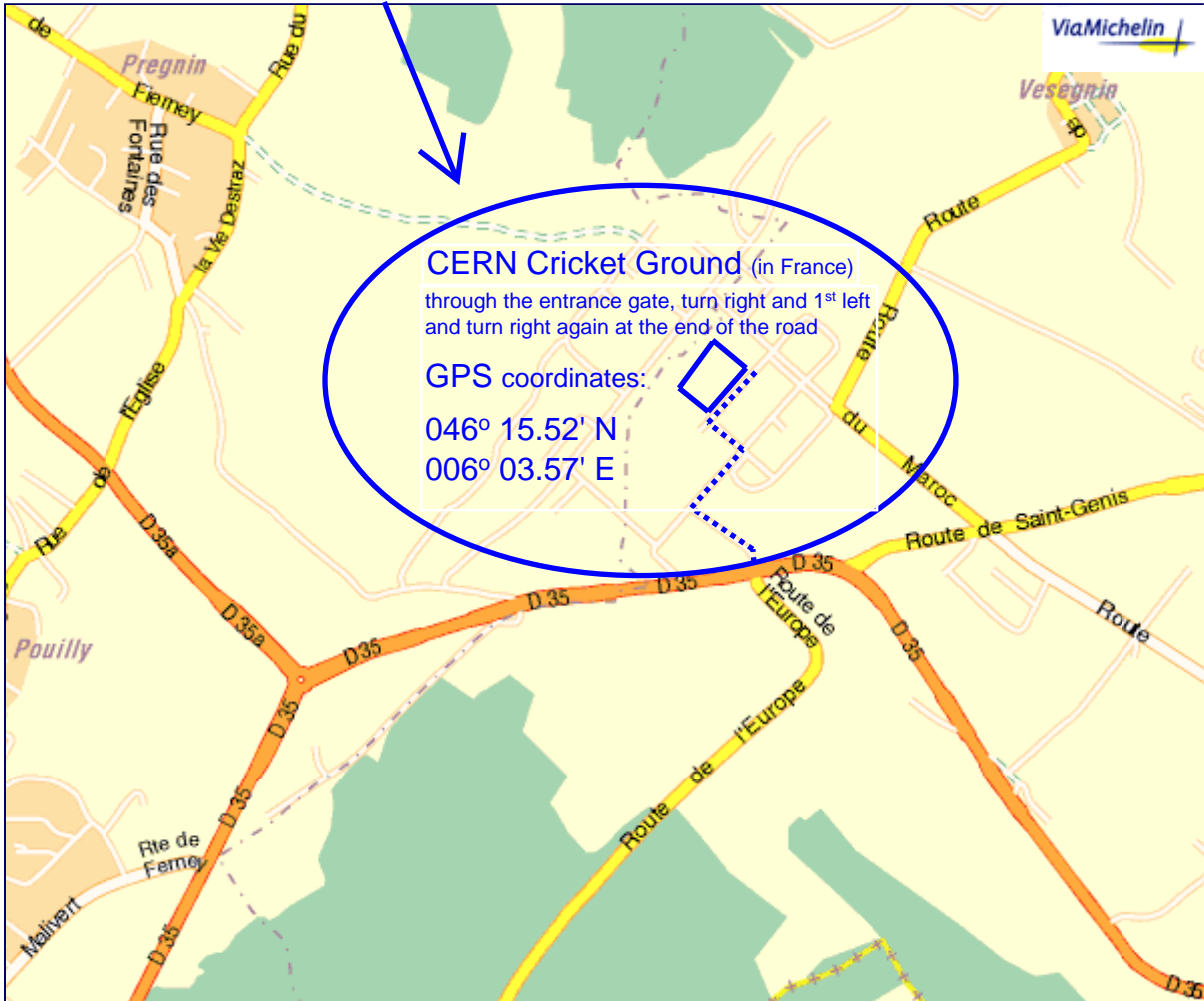

zoom on next page

CERN Cricket Ground (in France)  
through the entrance gate, turn right and 1<sup>st</sup> left  
and turn right again at the end of the road

GPS coordinates:

046° 15.52' N

006° 03.57' E